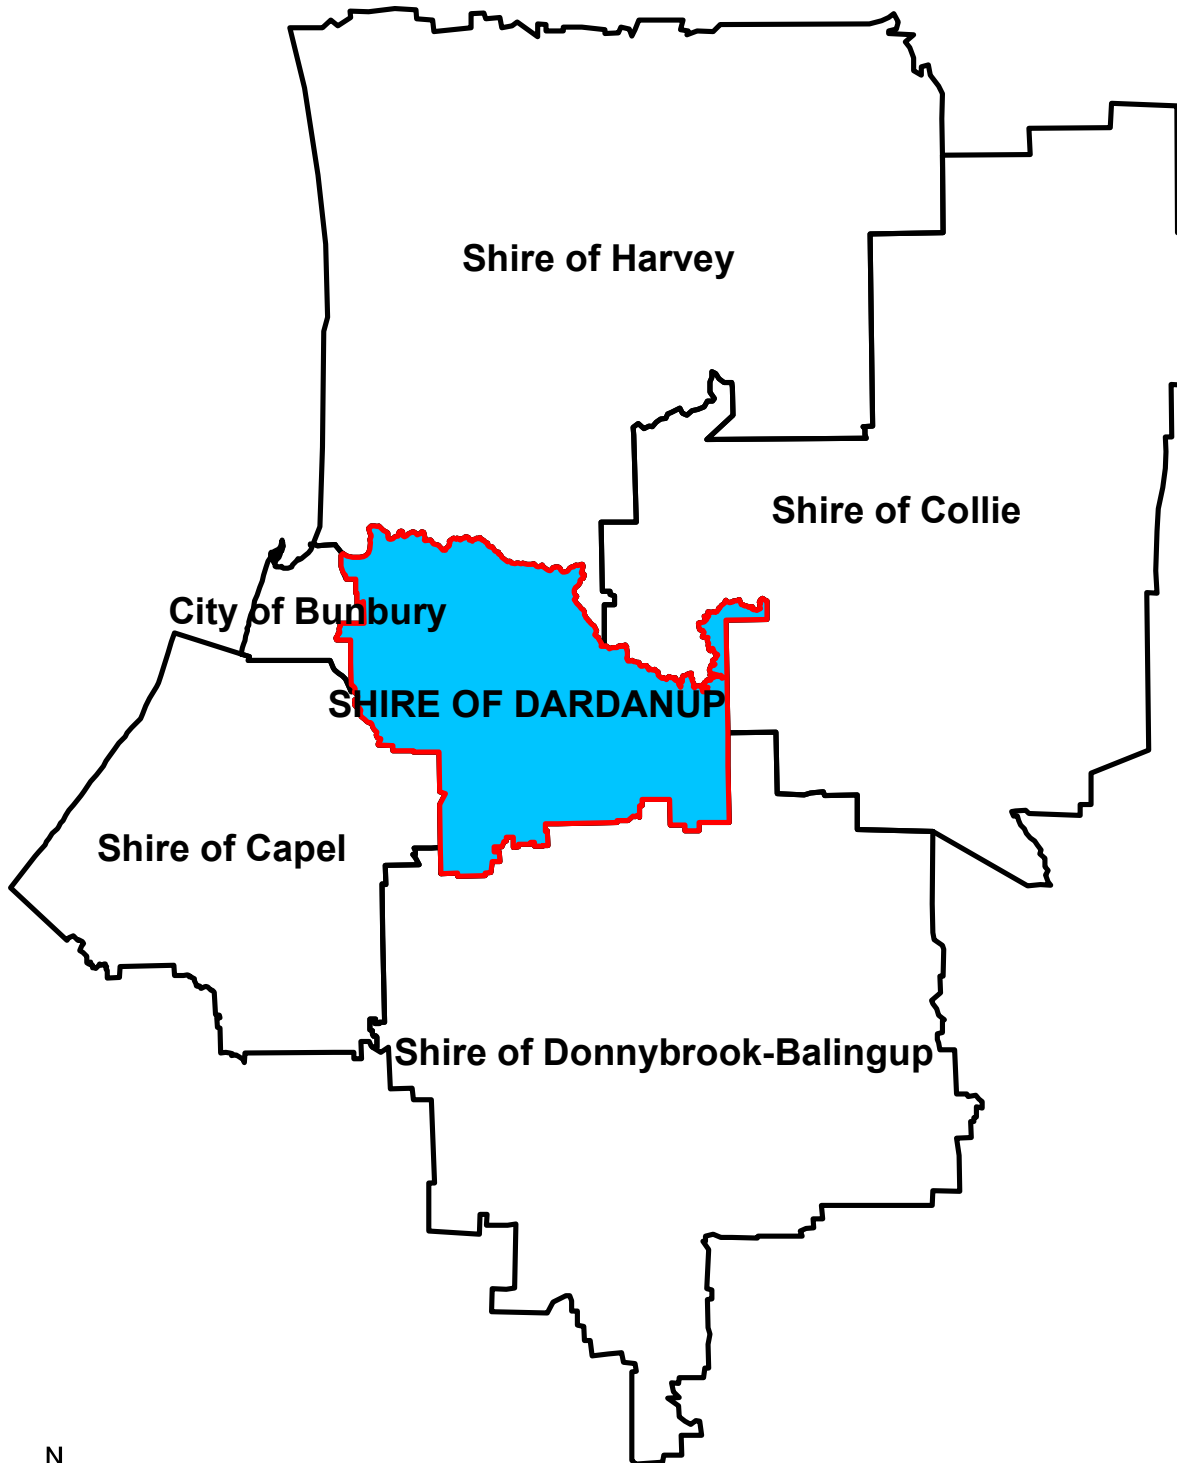

# LOCAL PLANNING STRATEGY

## Location Plan

### Map 1.0

1 cm = 6 km

	Authorised: R. Quinn	Drawn: S. Potter
	Drawing No.: LPS001	Date Drawn: Mar. 2015
	Revision No.: 1	Scale 1:600,000 @ A4
<b>Shire of Dardanup Location Plan</b>		