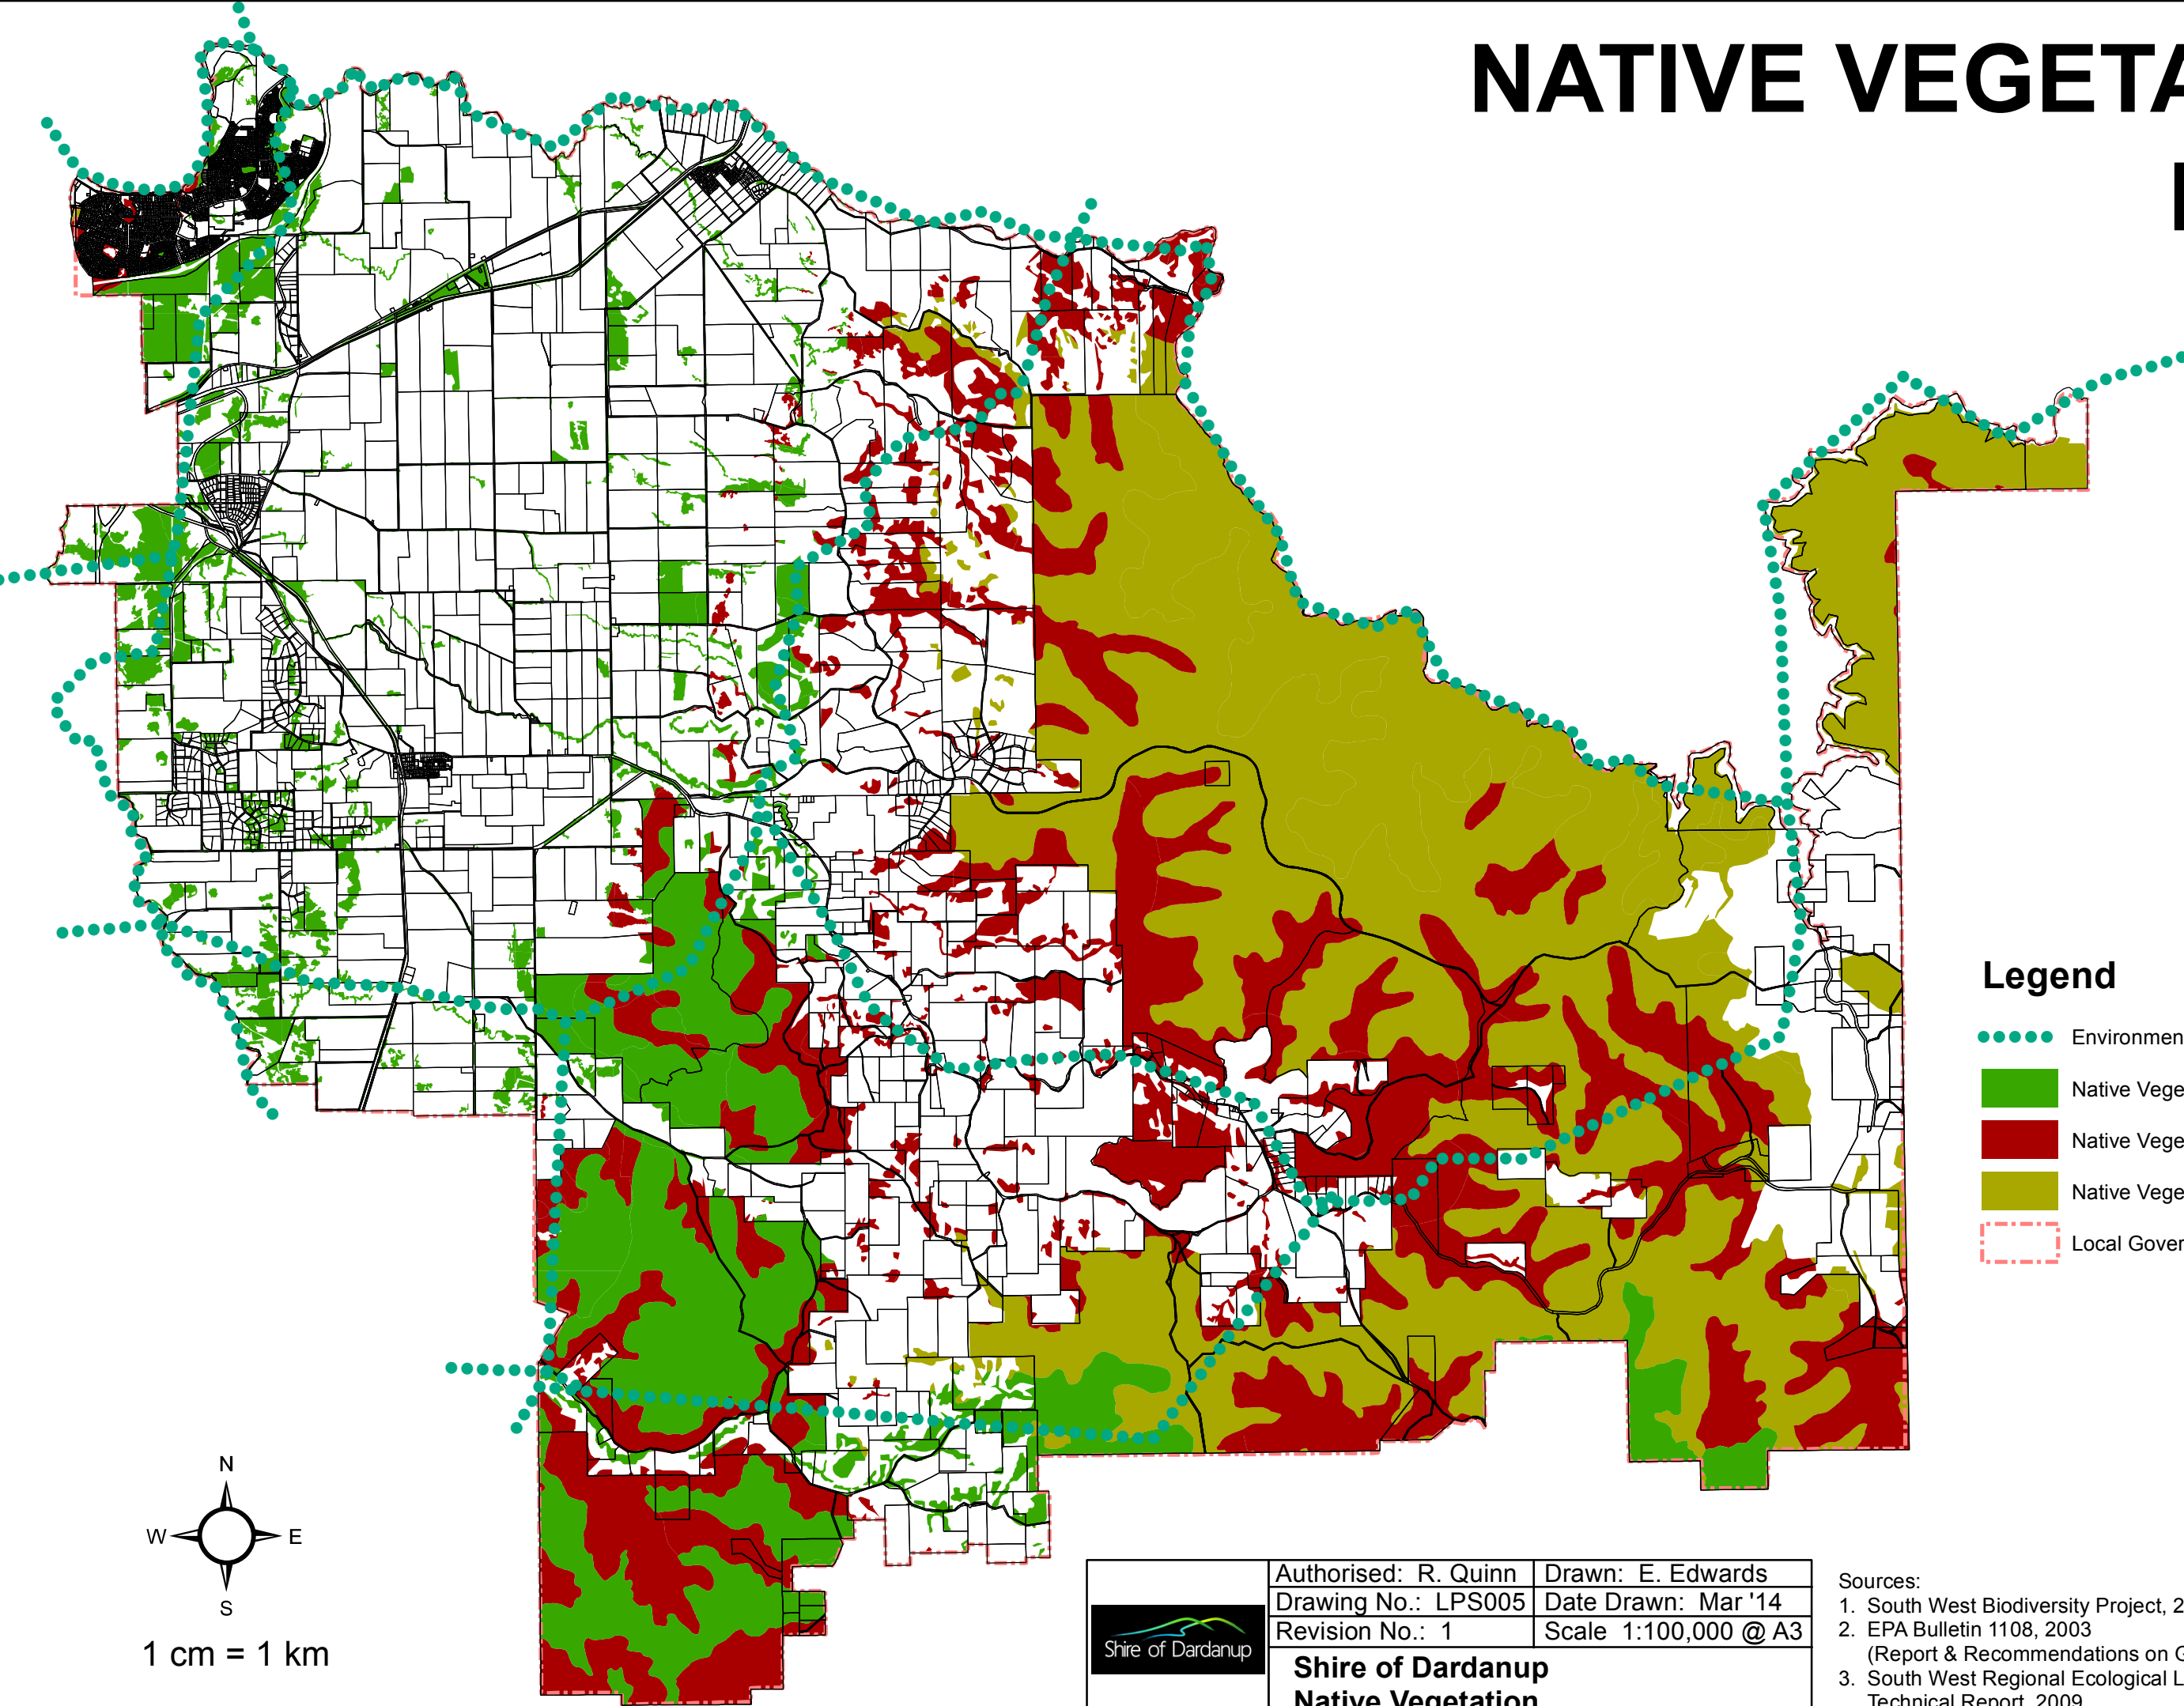

NATIVE VEGETATION

Map 5

Legend

- Environmental Significance Corridor
- Native Vegetation - Priority 1
- Native Vegetation - Priority 2
- Native Vegetation - Priority 3
- Local Government Boundary

	Authorised: R. Quinn	Drawn: E. Edwards
	Drawing No.: LPS005	Date Drawn: Mar '14
	Revision No.: 1	Scale 1:100,000 @ A3
	Shire of Dardanup Native Vegetation	

- Sources:
1. South West Biodiversity Project, 2009
 2. EPA Bulletin 1108, 2003
(Report & Recommendations on GBRs)
 3. South West Regional Ecological Linkages -
Technical Report, 2009