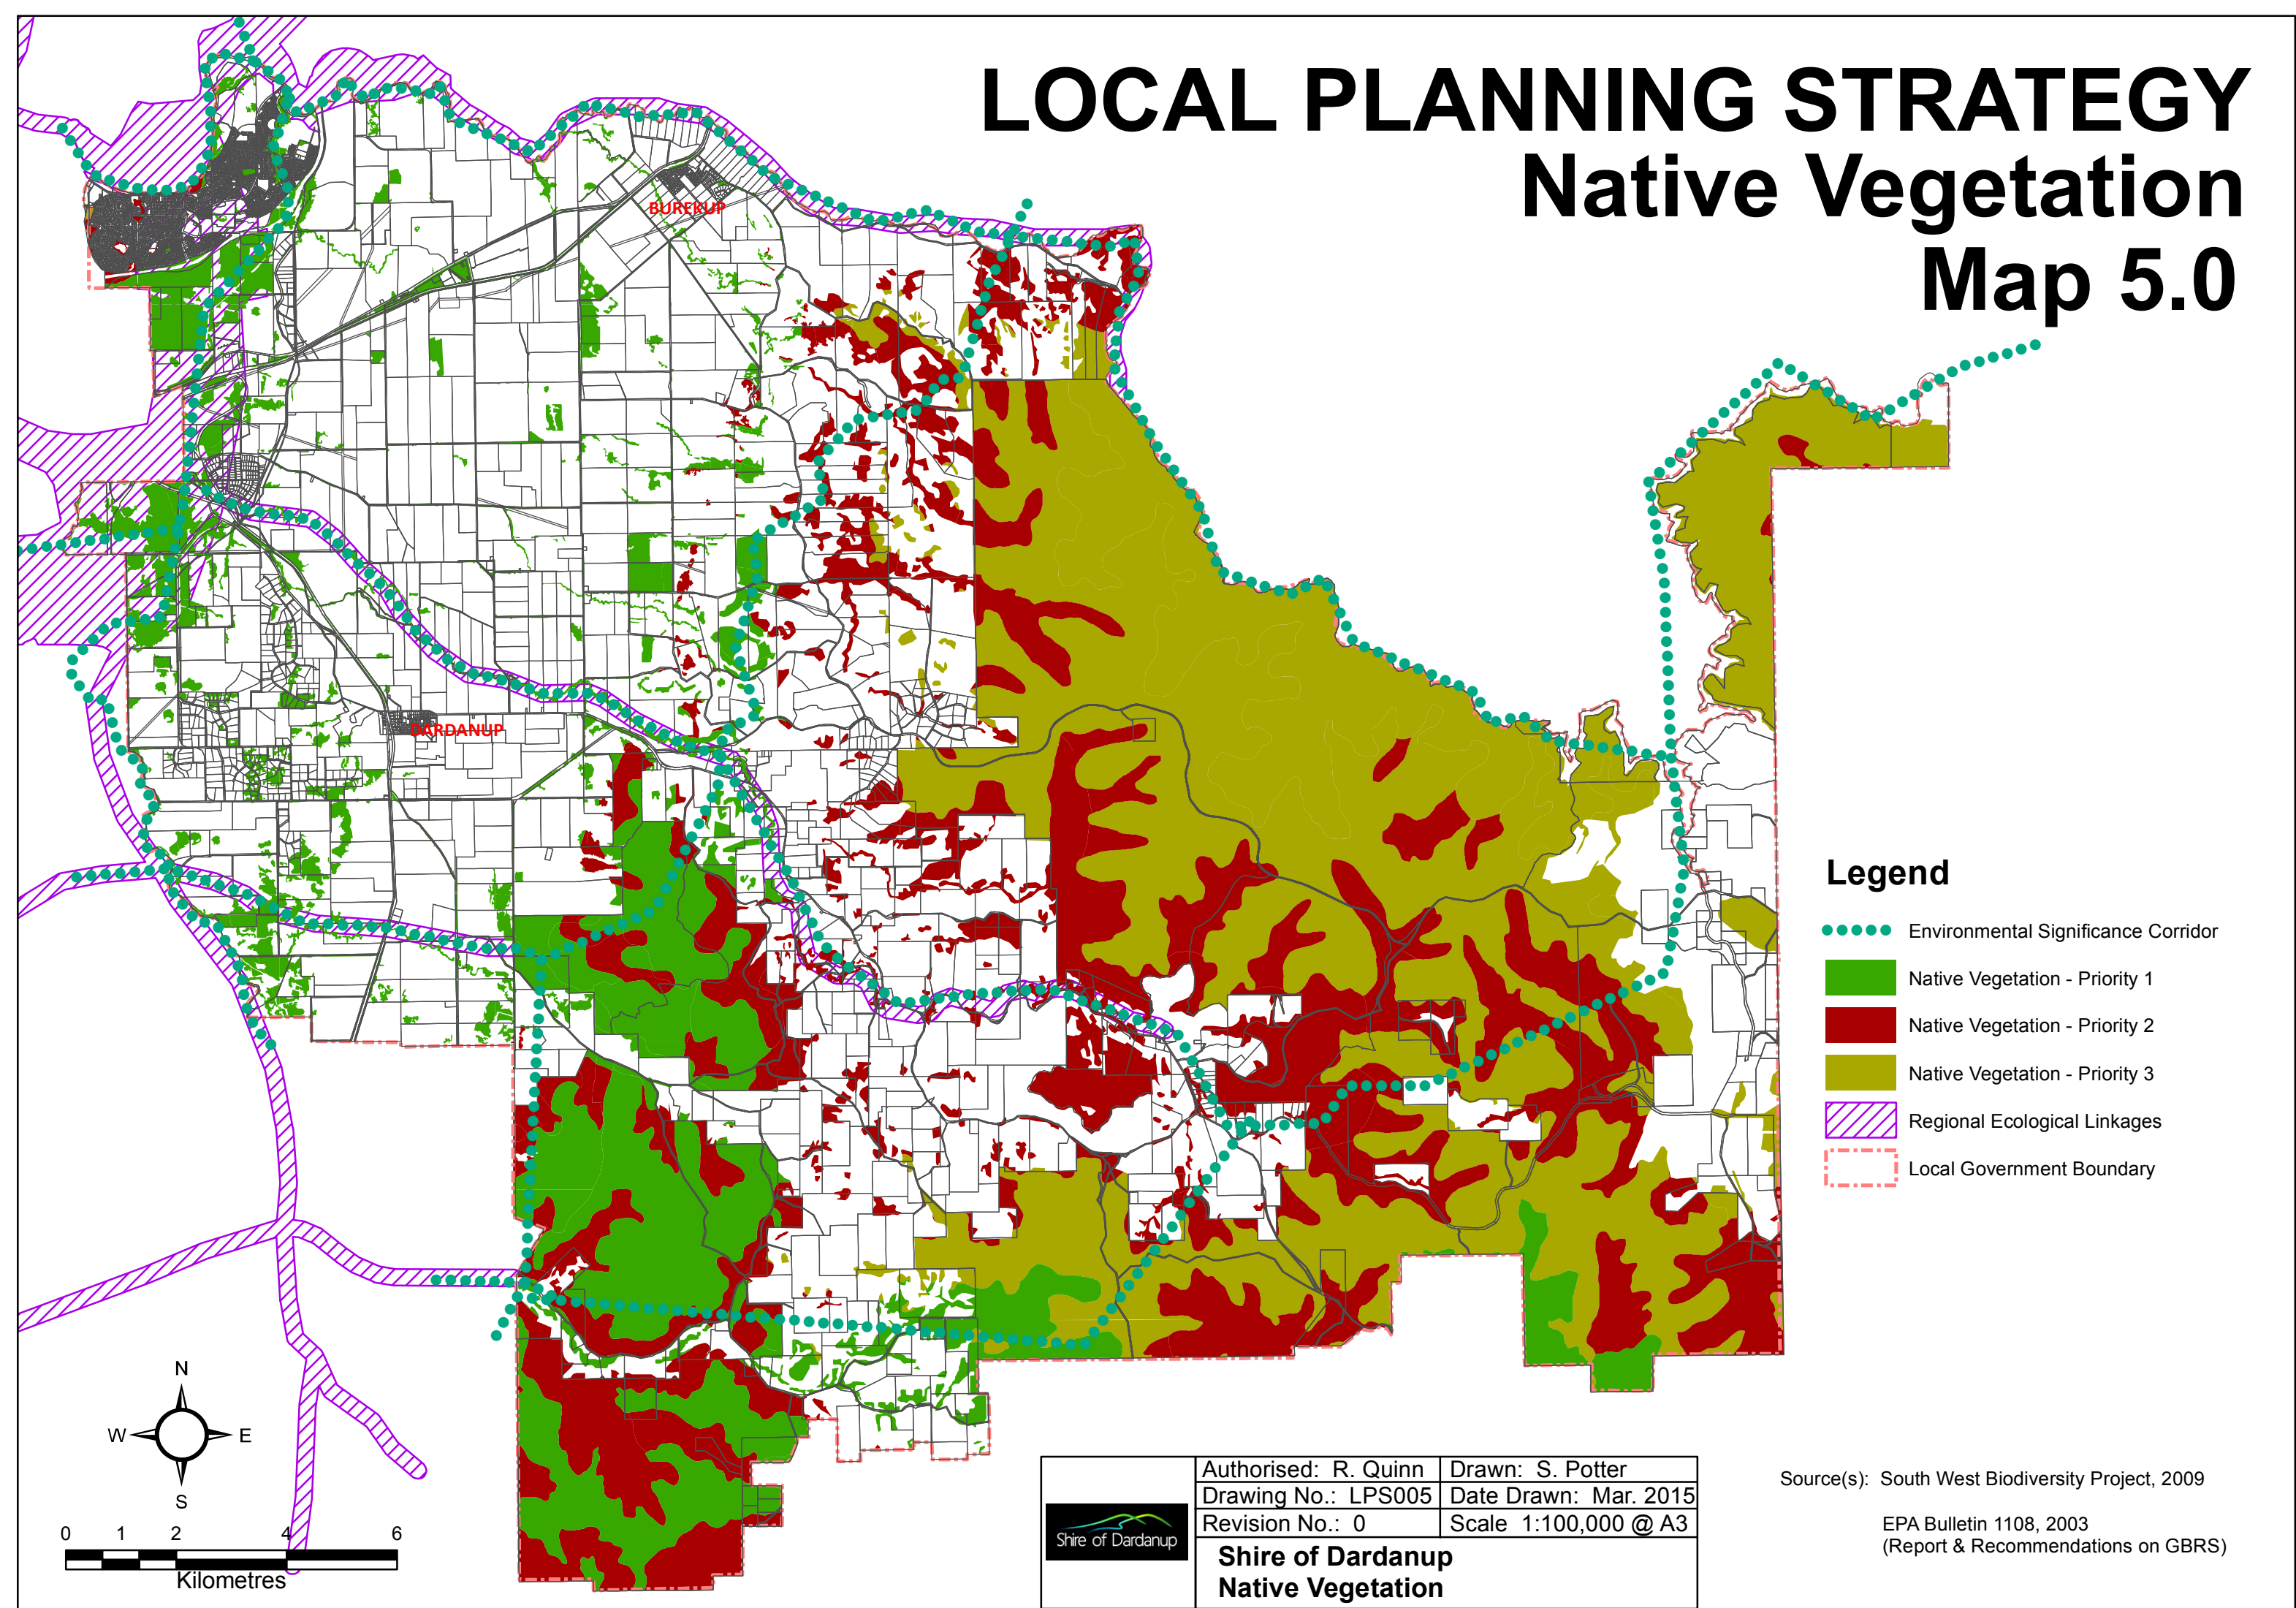

LOCAL PLANNING STRATEGY

Native Vegetation

Map 5.0

Legend

- Environmental Significance Corridor
- Native Vegetation - Priority 1
- Native Vegetation - Priority 2
- Native Vegetation - Priority 3
- Regional Ecological Linkages
- Local Government Boundary

 Shire of Dardanup	Authorised: R. Quinn	Drawn: S. Potter
	Drawing No.: LPS005	Date Drawn: Mar. 2015
	Revision No.: 0	Scale 1:100,000 @ A3
	Shire of Dardanup Native Vegetation	

Source(s): South West Biodiversity Project, 2009