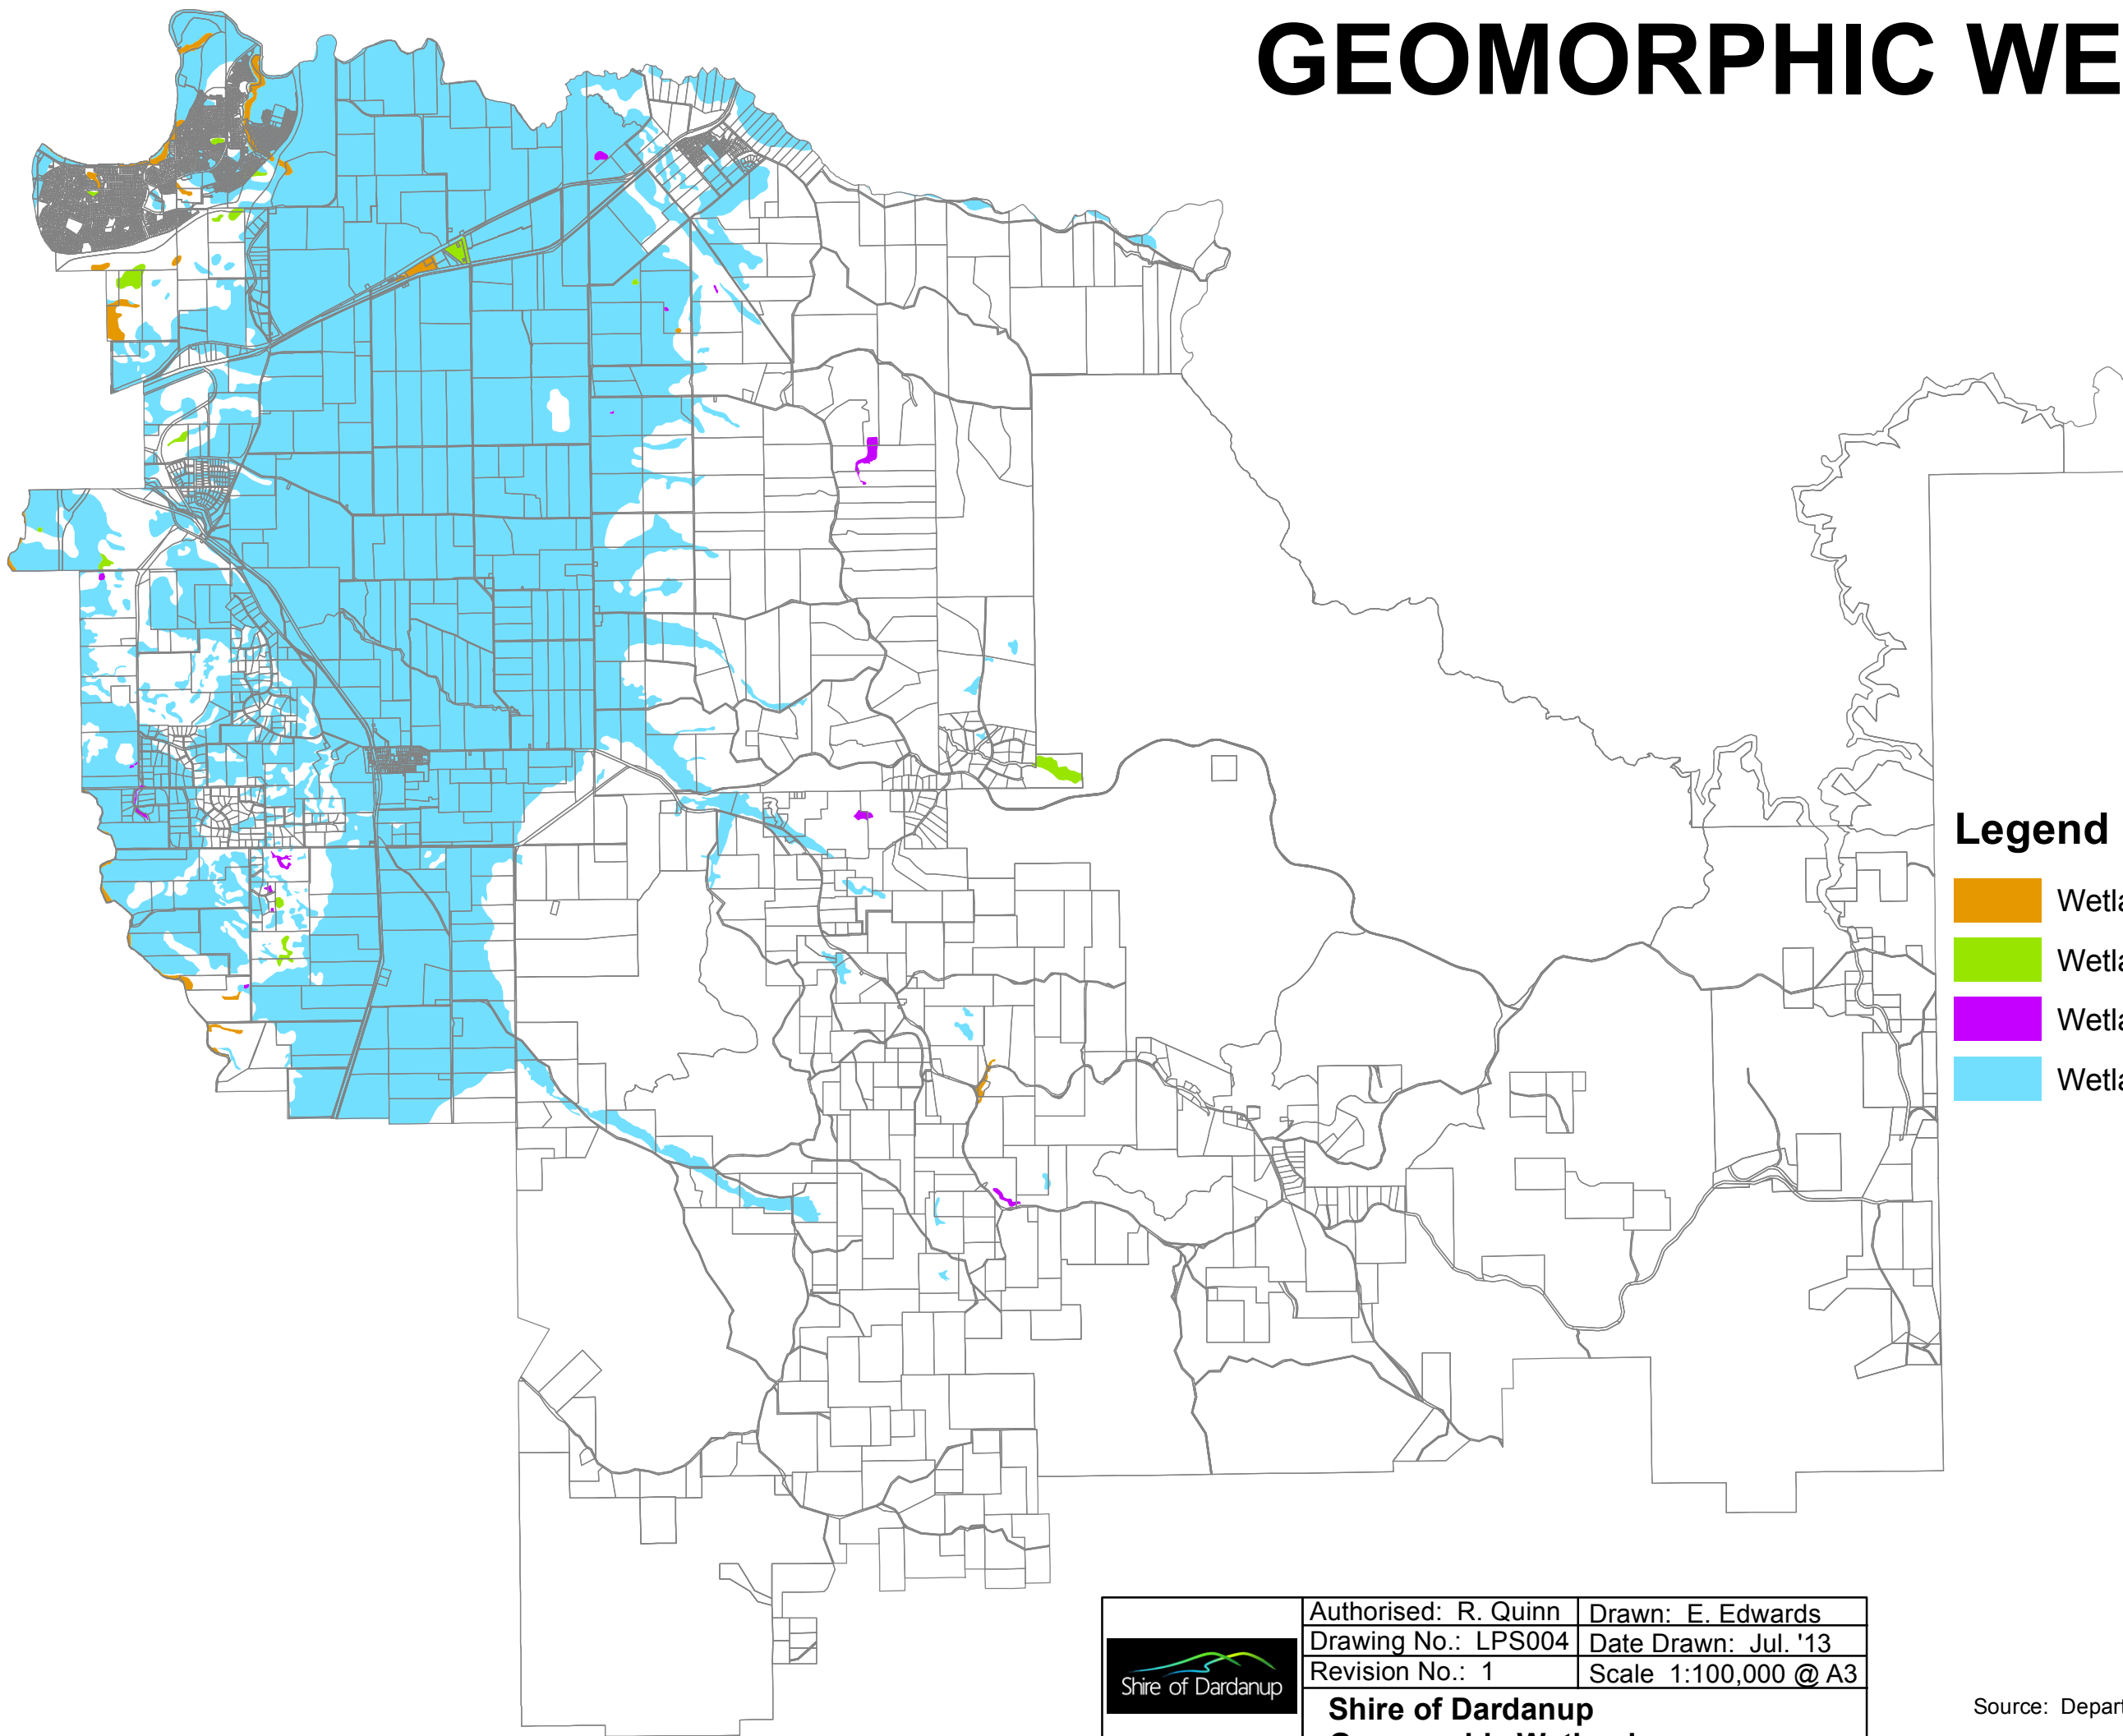

GEOMORPHIC WETLANDS

Map 4

Legend

-  Wetland - Conservation
-  Wetland - Resource Enhancement
-  Wetland - Not Assessed
-  Wetland - Multiple Use

1 cm = 1 km

	Authorised: R. Quinn	Drawn: E. Edwards
	Drawing No.: LPS004	Date Drawn: Jul. '13
	Revision No.: 1	Scale 1:100,000 @ A3
	Shire of Dardanup Geomorphic Wetlands	

Source: Department of Environment, 2012